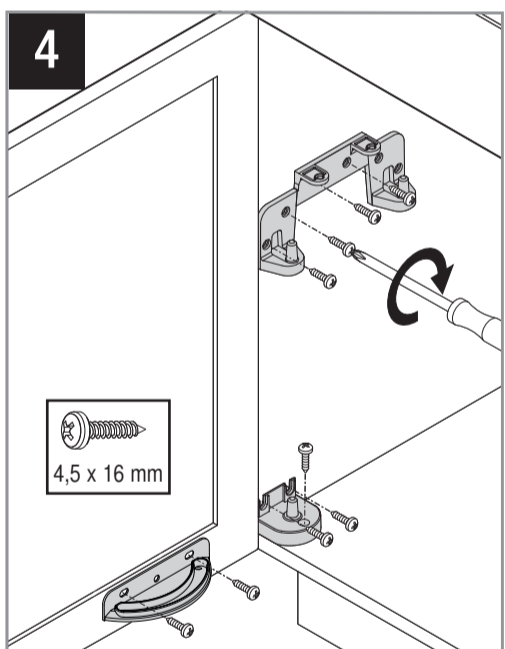

VS ENVI Single

VAUTH SAGEL
QUALITY
MADE IN GERMANY

07/2018

VS ENVI Single

21614-25 / 31230