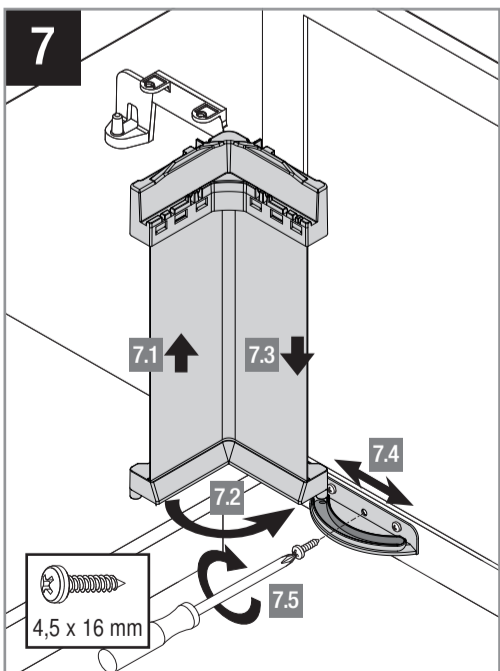

VS ENVI Single

VAUTH SAGEL
QUALITY
MADE IN GERMANY

07/2018

VS ENVI Single

21614-25 / 31230