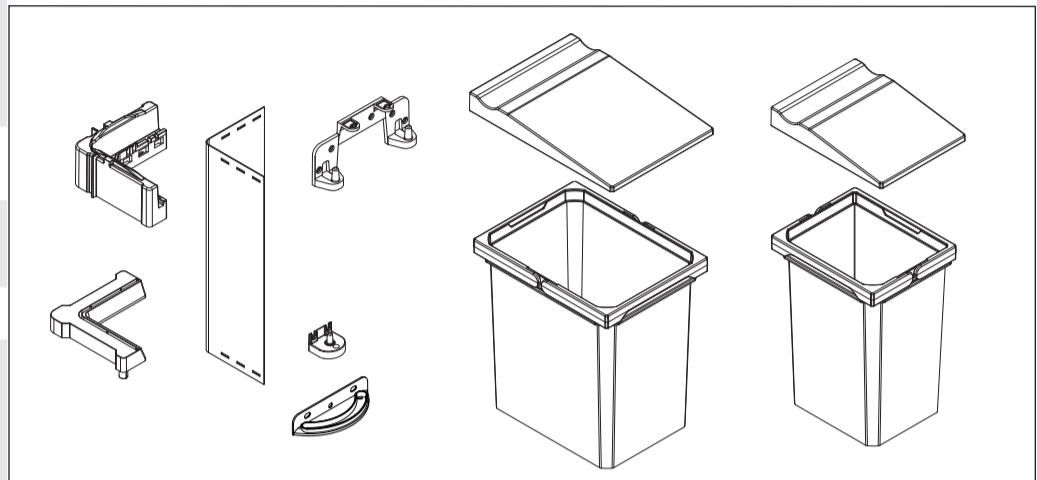

VS ENVI Single

VAUTH SAGEL
QUALITY
MADE IN GERMANY

07/2018

VS ENVI Single

21614-25 / 31230