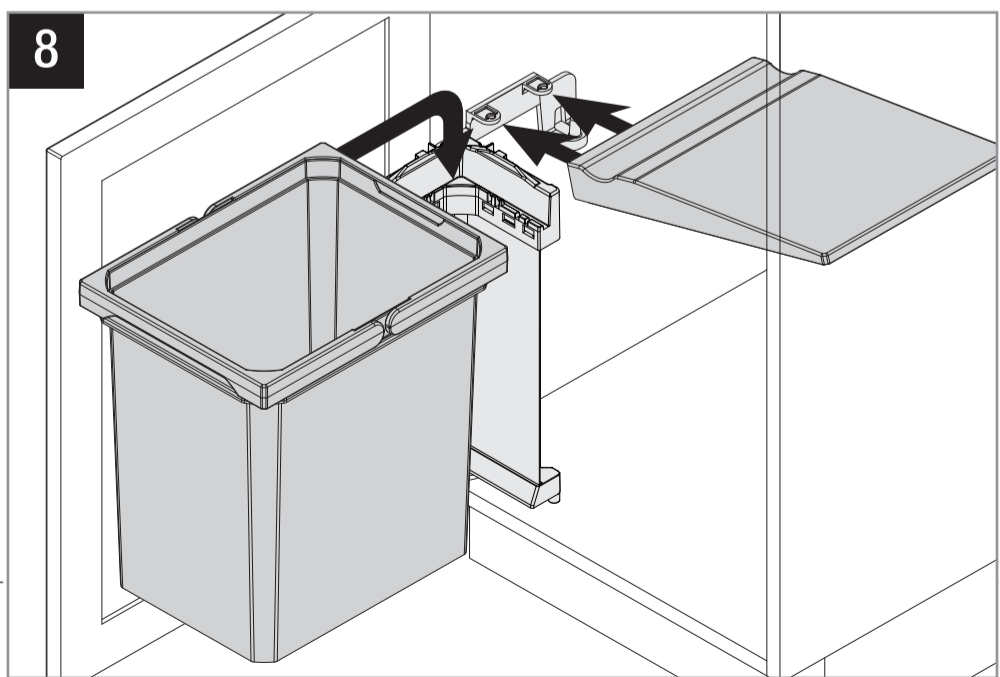

VS ENVI Single

VAUTH SAGEL
QUALITY
MADE IN GERMANY

07/2018

VS ENVI Single

21614-25 / 31230