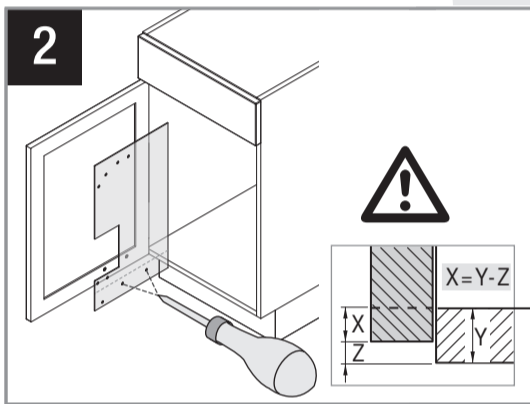

VS ENVI Single

VAUTH SAGEL
QUALITY
MADE IN GERMANY

07/2018

VS ENVI Single

21614-25 / 31230