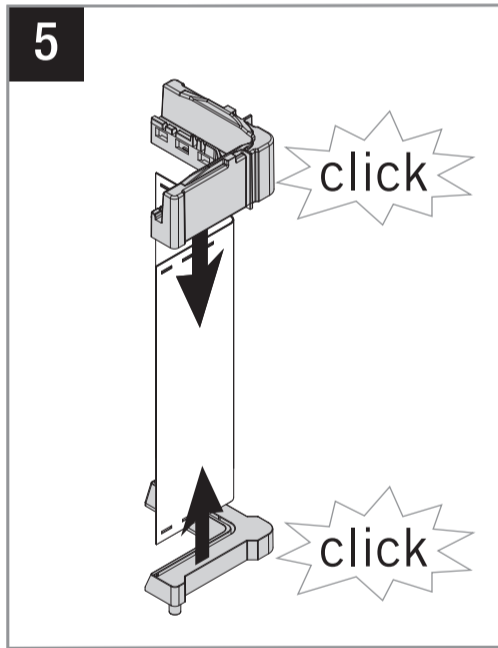

VS ENVI Single

VAUTH SAGEL
QUALITY
MADE IN GERMANY

07/2018

VS ENVI Single

21614-25 / 31230