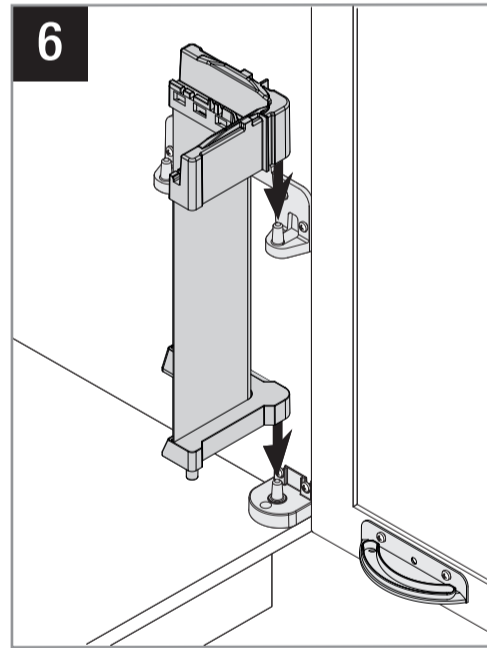

VS ENVI Single

VAUTH SAGEL
QUALITY
MADE IN GERMANY

07/2018

VS ENVI Single

21614-25 / 31230