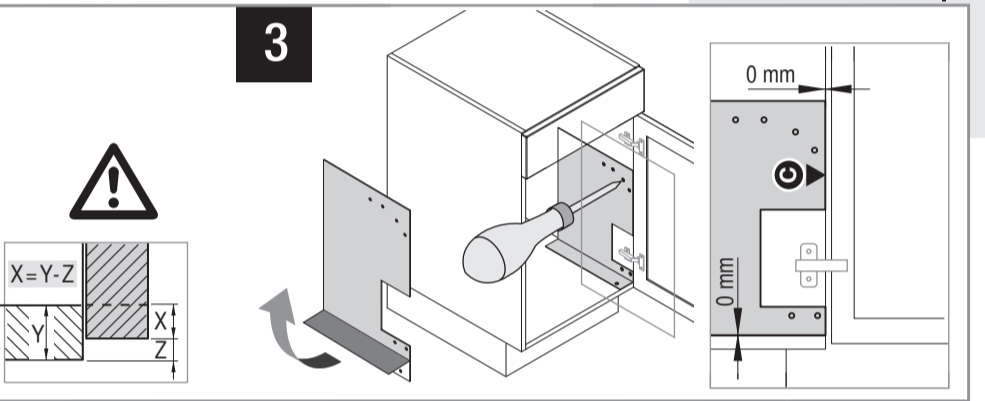

VS ENVI Single

VAUTH SAGEL
QUALITY
MADE IN GERMANY

07/2018

VS ENVI Single

21614-25 / 31230