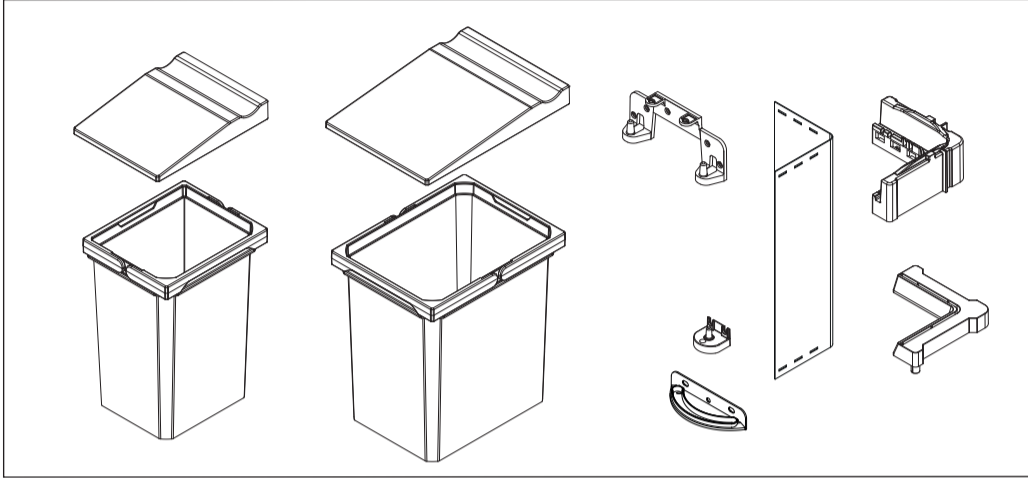

VS ENVI Single

VAUTH SAGEL
QUALITY
MADE IN GERMANY

07/2018

VS ENVI Single

21614-25 / 31230