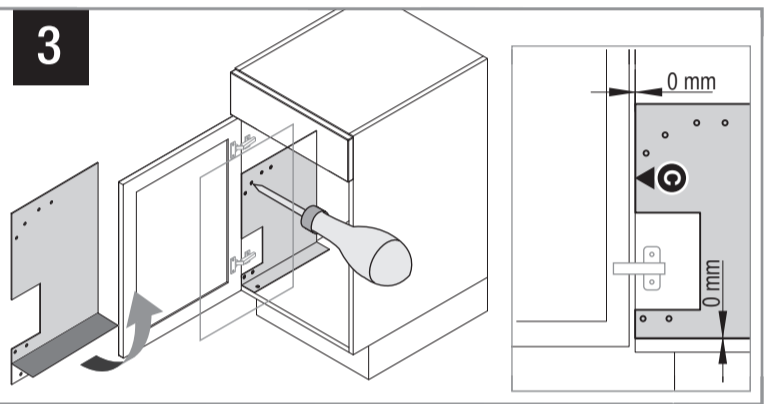

VS ENVI Single

VAUTH SAGEL
QUALITY
MADE IN GERMANY

07/2018

VS ENVI Single

21614-25 / 31230