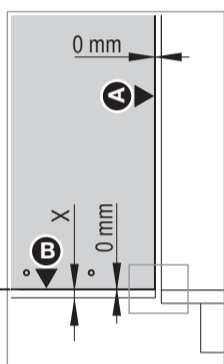

VS ENVI Single

VAUTH SAGEL
QUALITY
MADE IN GERMANY

07/2018

VS ENVI Single

21614-25 / 31230