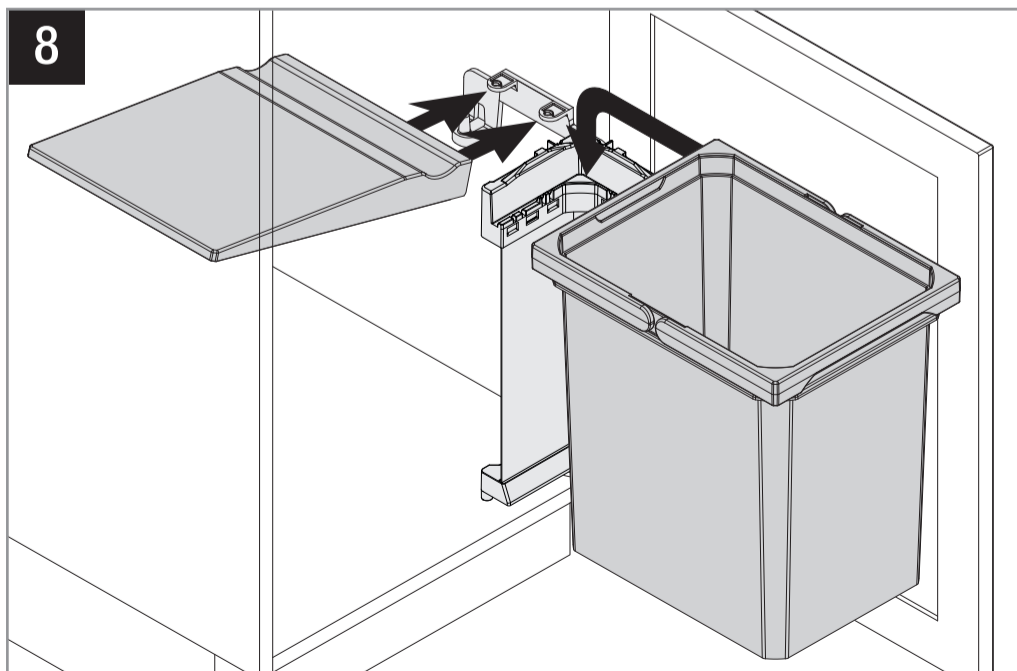

VS ENVI Single

VAUTH SAGEL
QUALITY
MADE IN GERMANY

07/2018

VS ENVI Single

21614-25 / 31230