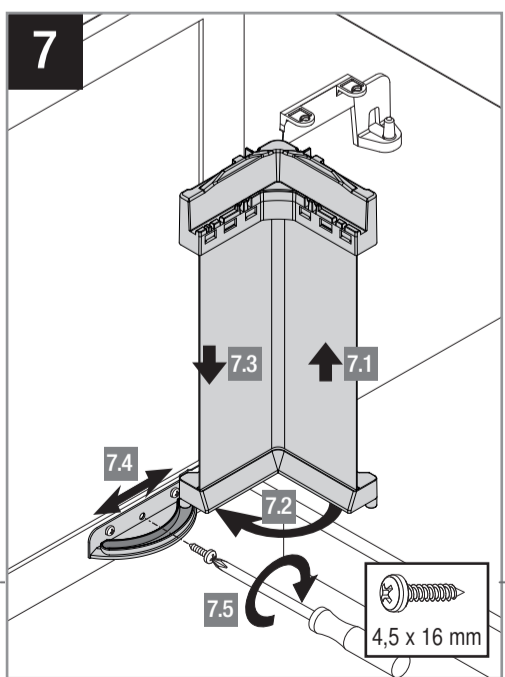

VS ENVI Single

VAUTH SAGEL
QUALITY
MADE IN GERMANY

07/2018

VS ENVI Single

21614-25 / 31230