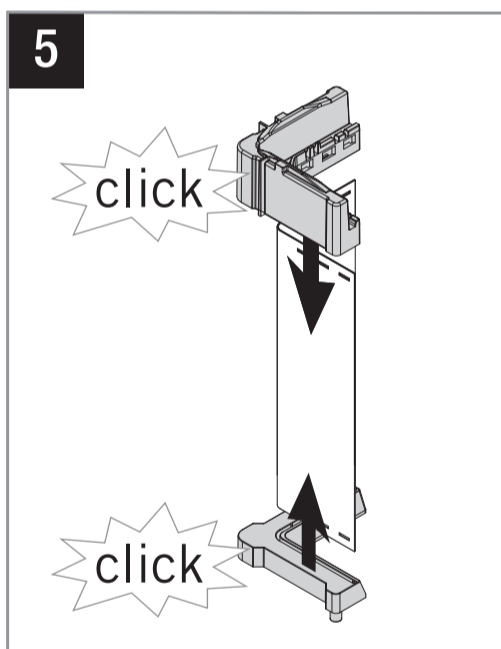

VS ENVI Single

VAUTH SAGEL
QUALITY
MADE IN GERMANY

07/2018

VS ENVI Single

21614-25 / 31230