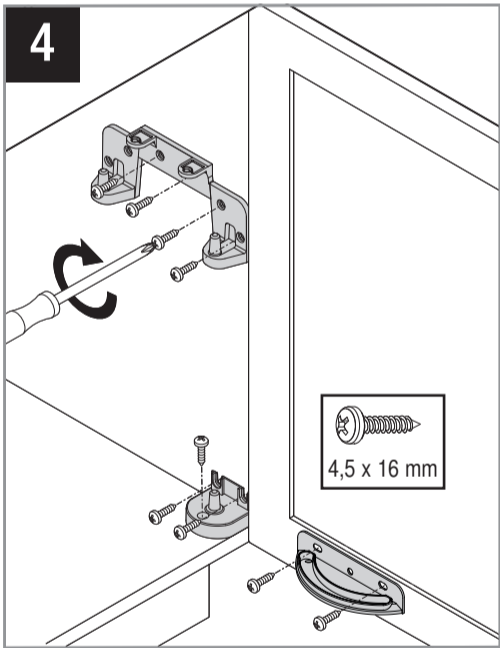

VS ENVI Single

VAUTH SAGEL
QUALITY
MADE IN GERMANY

07/2018

VS ENVI Single

21614-25 / 31230