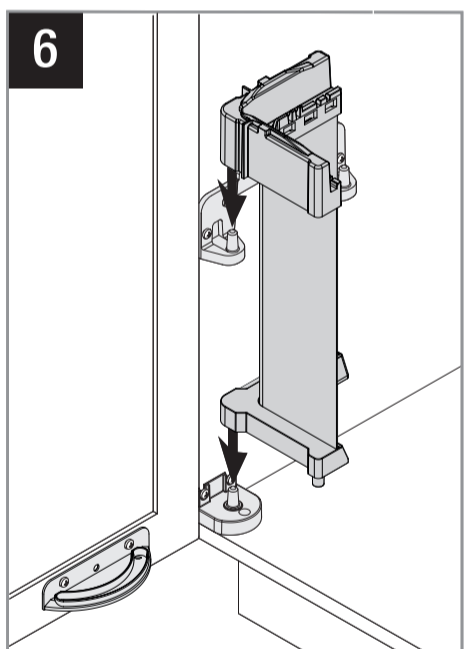

VS ENVI Single

VAUTH SAGEL
QUALITY
MADE IN GERMANY

07/2018

VS ENVI Single

21614-25 / 31230