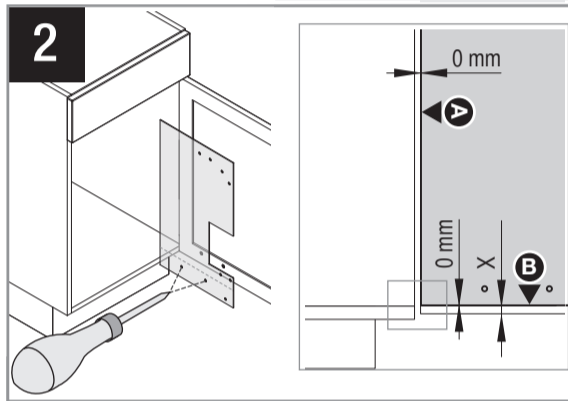

VS ENVI Single

VAUTH SAGEL
QUALITY
MADE IN GERMANY

07/2018

VS ENVI Single

21614-25 / 31230